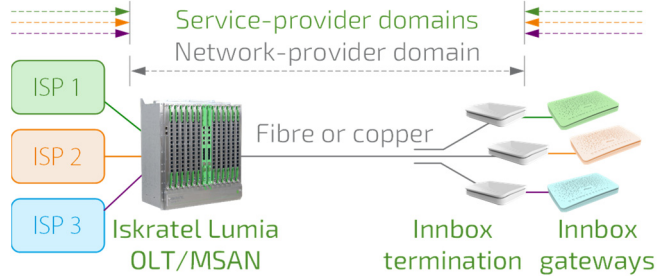

Multi-operator environments call for a **dual-box setup**. While the service provider's home gateway delivers the networking capabilities, the termination box is controlled by the network provider. Innbox CPE fit both roles of such deployment.

A **single-operator, dual-box setup** allows independent replacement of either box, when either migrating the access technology or upgrading home-networking functionalities (such as Wi-Fi capabilities or support for premium applications).

Extreme versatility of deployment

Top performance and reliability

Guaranteed return on investment

Applicability in single- and dual-box setups, in single- and multi-operator environments

Single-box deployment for ISPs
with own network infrastructure

Multi-operator, dual-box deployment for ISPs' services across network-provider's infrastructure

Quick overview: GPON, XGS-PON, Ethernet, Mesh, Universal and 5G FWA CPE

Type	GPON					XGS-PON			ETTH/Mesh			ETTH		Universal		FWA	
	G94	G93	G92	G85	G84	G23	G11	X24	X22	X11	M92	E94	E93	E92	U92	W93	W37
Uplink interfaces (WAN)																	
GPON	•	•	•	•	•	•	•								SFP		
XGS-PON								•	•	•					SFP		•
P2P FTTH															SFP		
GE ETTH				•	•						•			•	•		
2.5GE FTTH												•	•				
VDSL/Gfast															SFP		
LTE/3G	•	•	•	•								•	•	•	•	•	•
5G/LTE																•	•
Wi-Fi 5/6											6/2+2						
Integr. FTU	•	•	•	•	•			•							•	•	
Home-network interfaces (LAN)																	
10/5/2.5GE								1	1	SFP						1	
2.5GE	1	1							1			1					1/PoE
GE	4	4	4	4	4	1	SFP	1			2	4	4	3	4/5	4	
USB	1	1	1	1								1	1	1	2		
Wi-Fi 5/6	6/4+4	6/2+3	6/2+2	5/2+4	5/2+4						6/2+2	6/4+4	6/2+3	6/2+2	6/2+2	6/2+2	
EasyMesh™	•	•	•	•	•						•	•	•	•	•		
FXS	1	2	2	2	1							1	2	2	2	1	
UPS															•		
CATV				•													