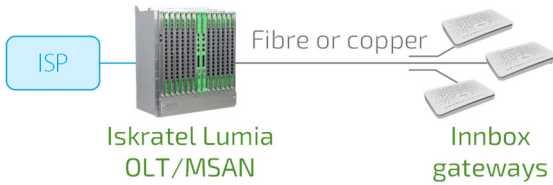

A **single-operator, dual-box setup** allows independent replacement of either box, when either migrating the access technology or upgrading home-networking functionalities (such as Wi-Fi capabilities or support for premium applications).

Multi-operator, dual-box deployment for ISPs' services across network-provider's infrastructure

Quick overview: GPON, XGS-PON, Ethernet, Mesh, Universal and 5G FWA CPE

Type	GPON					XGS-PON			ETTH/Mesh			ETTH		Universal		FWA	
	G94	G93	G92	G85	G84	G23	G11	X24	X22	X11	M92	E94	E93	E92	U92	W93	W37
Uplink interfaces (WAN)																	
GPON	•	•	•	•	•	•	•								SFP		
XGS-PON								•	•	•					SFP		•
P2P FTTH															SFP		
GE ETTH				•	•						•			•	•		
2.5GE FTTH												•	•				
VDSL/Gfast															SFP		
LTE/3G	•	•	•	•								•	•	•	•	•	•
5G/LTE																•	•
Wi-Fi 5/6											6/2+2						
Integr. FTU	•	•	•	•	•			•							•	•	
Home-network interfaces (LAN)																	
10/5/2.5GE								1	1	SFP						1	
2.5GE	1	1							1			1					1/PoE
GE	4	4	4	4	4	1	SFP	1			2	4	4	3	4/5	4	
USB	1	1	1	1								1	1	1	2		
Wi-Fi 5/6	6/4+4	6/2+3	6/2+2	5/2+4	5/2+4						6/2+2	6/4+4	6/2+3	6/2+2	6/2+2	6/2+2	
EasyMesh™	•	•	•	•	•						•	•	•	•	•		
FXS	1	2	2	2	1							1	2	2	2	1	
UPS															•		
CATV				•													